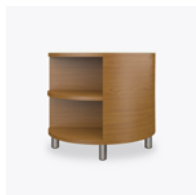

formosa

Occasional Tables

kwalu.

Furnishing the Future™

formosa

Occasional Tables

Accentuate any seating area with the mid-century design of Kwalu's Formosa occasional table collection. These coffee and end tables have a cool, vintage feel. The cleverly placed one or two tiered storage or display spaces are creative spots for holding books and other items.

Model: DMA1BF
24W 18.25D 22H

Features

Corian®/ Hanex®/ Krión® Top
Corian®/ Hanex®/ Krión® tops, 0.5" waterfall edged, are available only on the end tables of the collection.

Optional Kwalu Top
Available with a top made of Kwalu's proprietary material.

Optional Leg Finish
Choose from 2 optional leg finishes – Kwalu Cylinder or Brushed Aluminum Cylinder.

Optional Shelf
Available with a shelf which is optional.

Optional Top Shape
Choose from 2 optional top shapes – Oval or Round.